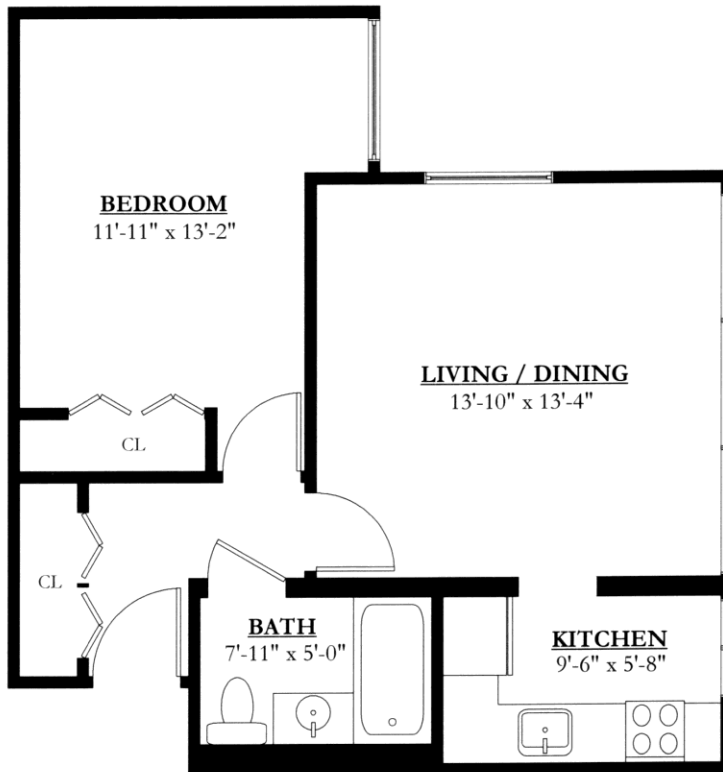

# SOUTHVIEW TOWERS

*One Bedroom Apartment - Type 1A*

*515 Square Feet*

*Typical Dimensioned Floor Plan\**

*\*All dimensions are approximate.*