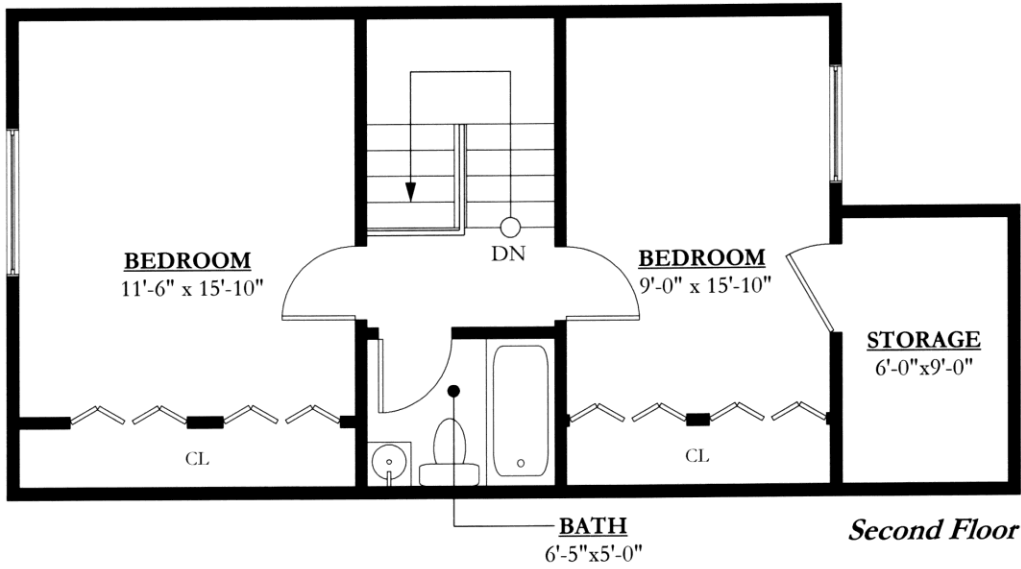

WOODLAND ESTATES

Two Bedroom Townhouse

960 Square Feet

*Typical Dimensioned Floor Plan**

**All dimensions are approximate.*