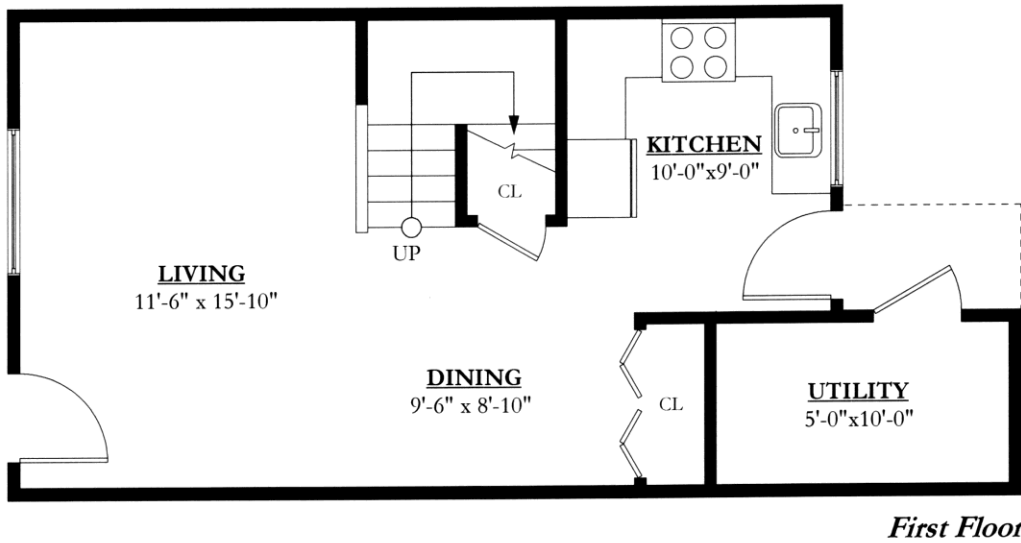

WOODLAND ESTATES

Two Bedroom Townhouse

960 Square Feet

*Typical Dimensioned Floor Plan**

**All dimensions are approximate.*