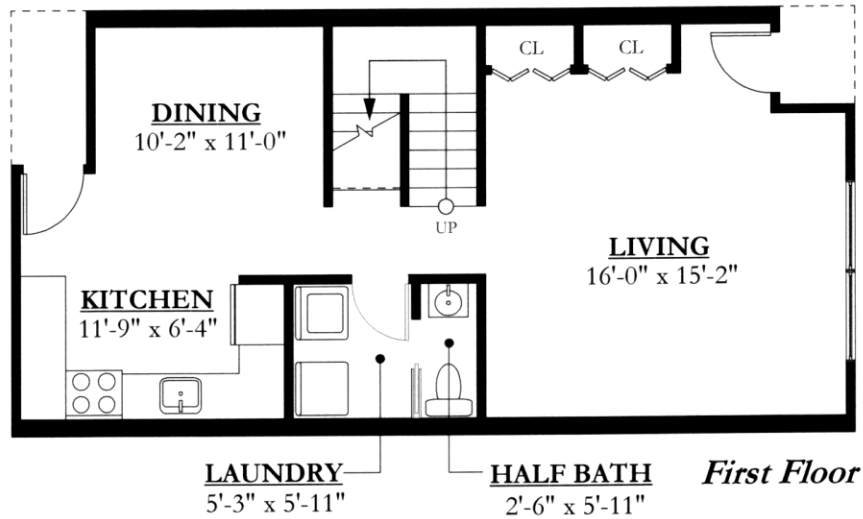

ST. SIMON'S TERRACE

One Bedroom Apartment

590 Square Feet

One Bedroom Apartment

Room dimensions are approximate

*Typical Dimensioned Floor Plan**

ST. SIMON'S TERRACE

Two Bedroom Townhouse
987 Square Feet

*Typical Dimensioned Floor Plan**

**All dimensions are approximate.*

ST. SIMON'S TERRACE

Three Bedroom Townhouse

1081 Square Feet
with 239 Sq. Ft. Garage

*Typical Dimensioned Floor Plan**

*All dimensions are approximate.

ST. SIMON'S TERRACE

Four Bedroom Townhouse
1187 Square Feet

*Typical Dimensioned Floor Plan**

*All dimensions are approximate.