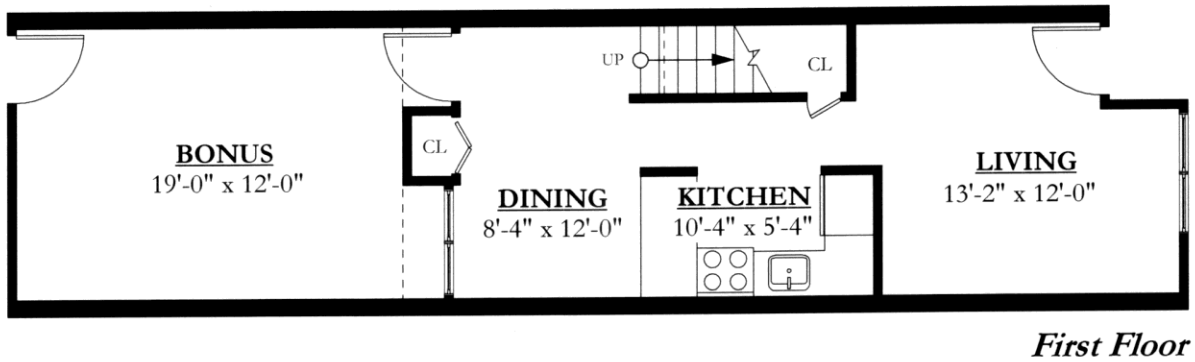

ST. SIMON'S TERRACE

One Bedroom Apartment

590 Square Feet

One Bedroom Apartment

Room dimensions are approximate

*Typical Dimensioned Floor Plan**

ST. SIMON'S TERRACE

Two Bedroom Townhouse
987 Square Feet

*Typical Dimensioned Floor Plan**

**All dimensions are approximate.*

ST. SIMON'S TERRACE

Three Bedroom Townhouse

1081 Square Feet
with 239 Sq. Ft. Garage

*Typical Dimensioned Floor Plan**

*All dimensions are approximate.

ST. SIMON'S TERRACE

Four Bedroom Townhouse
1187 Square Feet

*Typical Dimensioned Floor Plan**

*All dimensions are approximate.