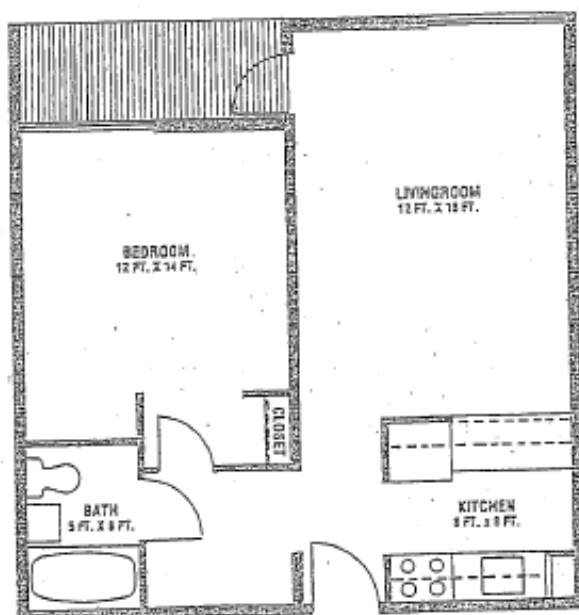

ST. SIMON'S TERRACE

One Bedroom Apartment

590 Square Feet

One Bedroom Apartment

Room dimensions are approximate

*Typical Dimensioned Floor Plan**

ST. SIMON'S TERRACE

Two Bedroom Townhouse
987 Square Feet

*Typical Dimensioned Floor Plan**

**All dimensions are approximate.*

ST. SIMON'S TERRACE

Three Bedroom Townhouse

1081 Square Feet
with 239 Sq. Ft. Garage

*Typical Dimensioned Floor Plan**

*All dimensions are approximate.

ST. SIMON'S TERRACE

Four Bedroom Townhouse
1187 Square Feet

*Typical Dimensioned Floor Plan**

*All dimensions are approximate.