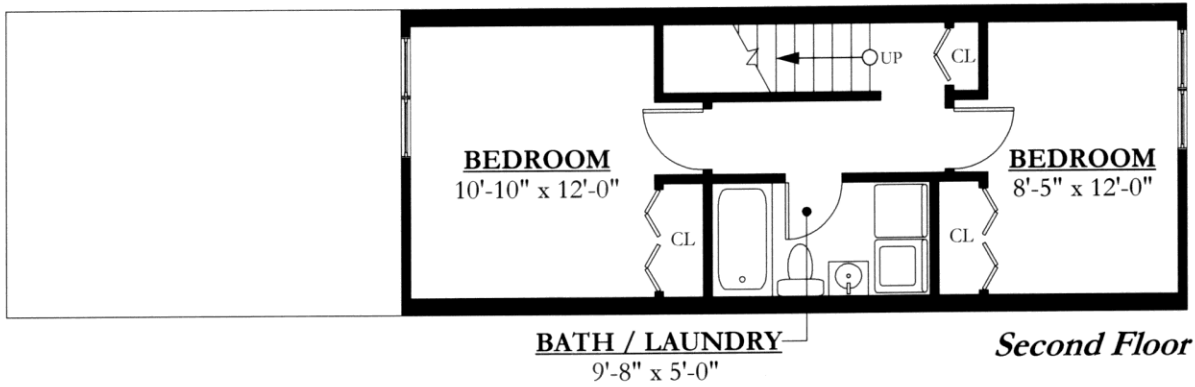

ST. SIMON'S TERRACE

One Bedroom Apartment

590 Square Feet

One Bedroom Apartment

Room dimensions are approximate

*Typical Dimensioned Floor Plan**

ST. SIMON'S TERRACE

Two Bedroom Townhouse
987 Square Feet

*Typical Dimensioned Floor Plan**

**All dimensions are approximate.*

ST. SIMON'S TERRACE

Three Bedroom Townhouse

1081 Square Feet
with 239 Sq. Ft. Garage

*Typical Dimensioned Floor Plan**

*All dimensions are approximate.

ST. SIMON'S TERRACE

Four Bedroom Townhouse
1187 Square Feet

*Typical Dimensioned Floor Plan**

*All dimensions are approximate.