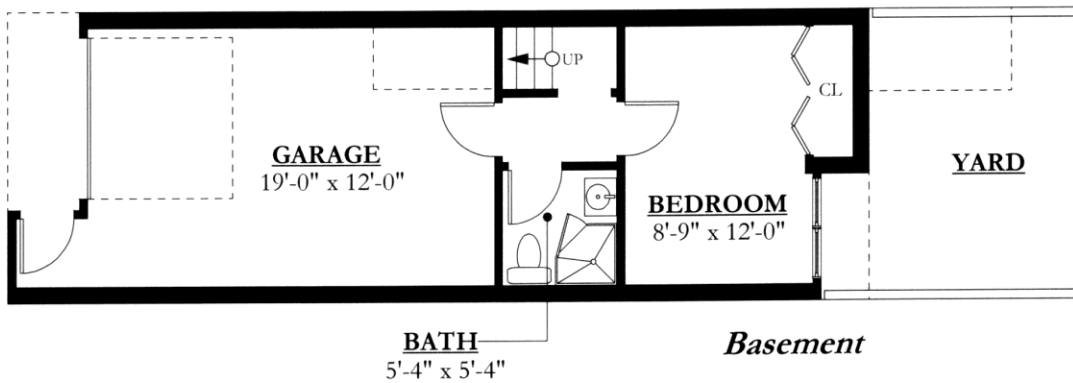

ST. SIMON'S TERRACE

One Bedroom Apartment

590 Square Feet

One Bedroom Apartment

Room dimensions are approximate

*Typical Dimensioned Floor Plan**

ST. SIMON'S TERRACE

Two Bedroom Townhouse
987 Square Feet

*Typical Dimensioned Floor Plan**

**All dimensions are approximate.*

ST. SIMON'S TERRACE

Three Bedroom Townhouse

1081 Square Feet
with 239 Sq. Ft. Garage

*Typical Dimensioned Floor Plan**

*All dimensions are approximate.

ST. SIMON'S TERRACE

Four Bedroom Townhouse
1187 Square Feet

*Typical Dimensioned Floor Plan**

*All dimensions are approximate.