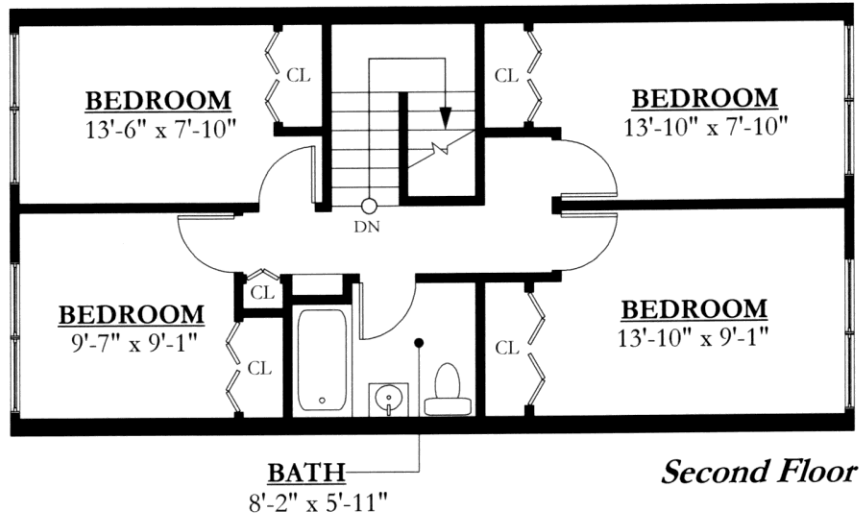

ST. SIMON'S TERRACE

One Bedroom Apartment

590 Square Feet

One Bedroom Apartment

Room dimensions are approximate

*Typical Dimensioned Floor Plan**

ST. SIMON'S TERRACE

Two Bedroom Townhouse
987 Square Feet

*Typical Dimensioned Floor Plan**

**All dimensions are approximate.*

ST. SIMON'S TERRACE

Three Bedroom Townhouse

1081 Square Feet
with 239 Sq. Ft. Garage

*Typical Dimensioned Floor Plan**

*All dimensions are approximate.

ST. SIMON'S TERRACE

Four Bedroom Townhouse
1187 Square Feet

*Typical Dimensioned Floor Plan**

*All dimensions are approximate.