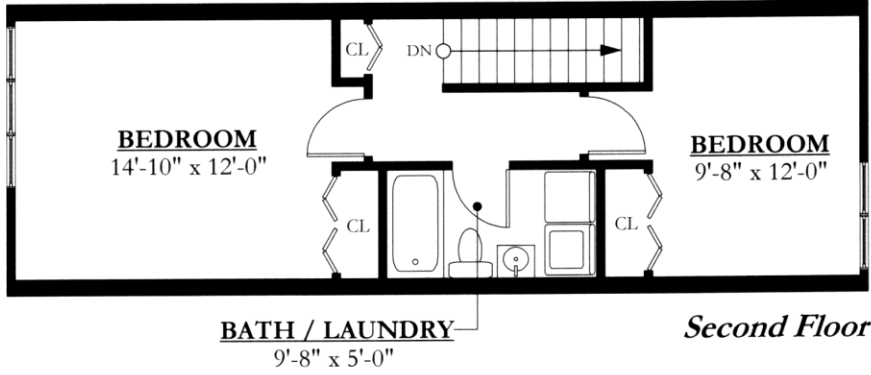

ST. SIMON'S TERRACE

One Bedroom Apartment

590 Square Feet

One Bedroom Apartment

Room dimensions are approximate

*Typical Dimensioned Floor Plan**

ST. SIMON'S TERRACE

Two Bedroom Townhouse
987 Square Feet

*Typical Dimensioned Floor Plan**

**All dimensions are approximate.*

ST. SIMON'S TERRACE

Three Bedroom Townhouse

1081 Square Feet
with 239 Sq. Ft. Garage

*Typical Dimensioned Floor Plan**

*All dimensions are approximate.

ST. SIMON'S TERRACE

Four Bedroom Townhouse
1187 Square Feet

*Typical Dimensioned Floor Plan**

*All dimensions are approximate.