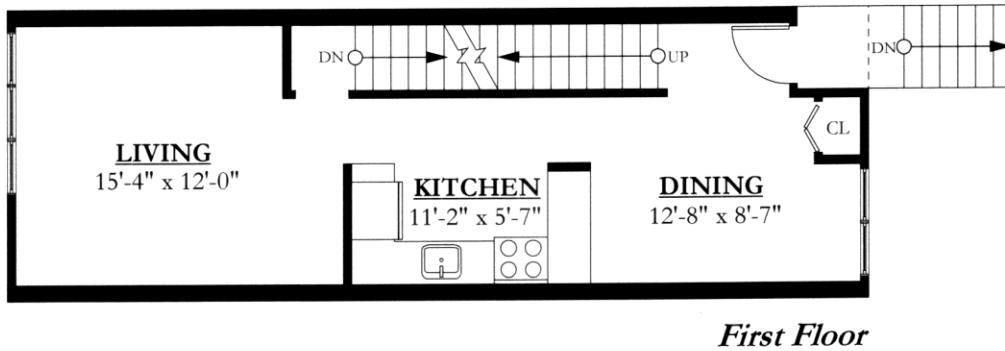

ST. SIMON'S TERRACE

One Bedroom Apartment

590 Square Feet

One Bedroom Apartment

Room dimensions are approximate

*Typical Dimensioned Floor Plan**

ST. SIMON'S TERRACE

Two Bedroom Townhouse
987 Square Feet

*Typical Dimensioned Floor Plan**

**All dimensions are approximate.*

ST. SIMON'S TERRACE

Three Bedroom Townhouse

1081 Square Feet
with 239 Sq. Ft. Garage

*Typical Dimensioned Floor Plan**

*All dimensions are approximate.

ST. SIMON'S TERRACE

Four Bedroom Townhouse
1187 Square Feet

*Typical Dimensioned Floor Plan**

*All dimensions are approximate.