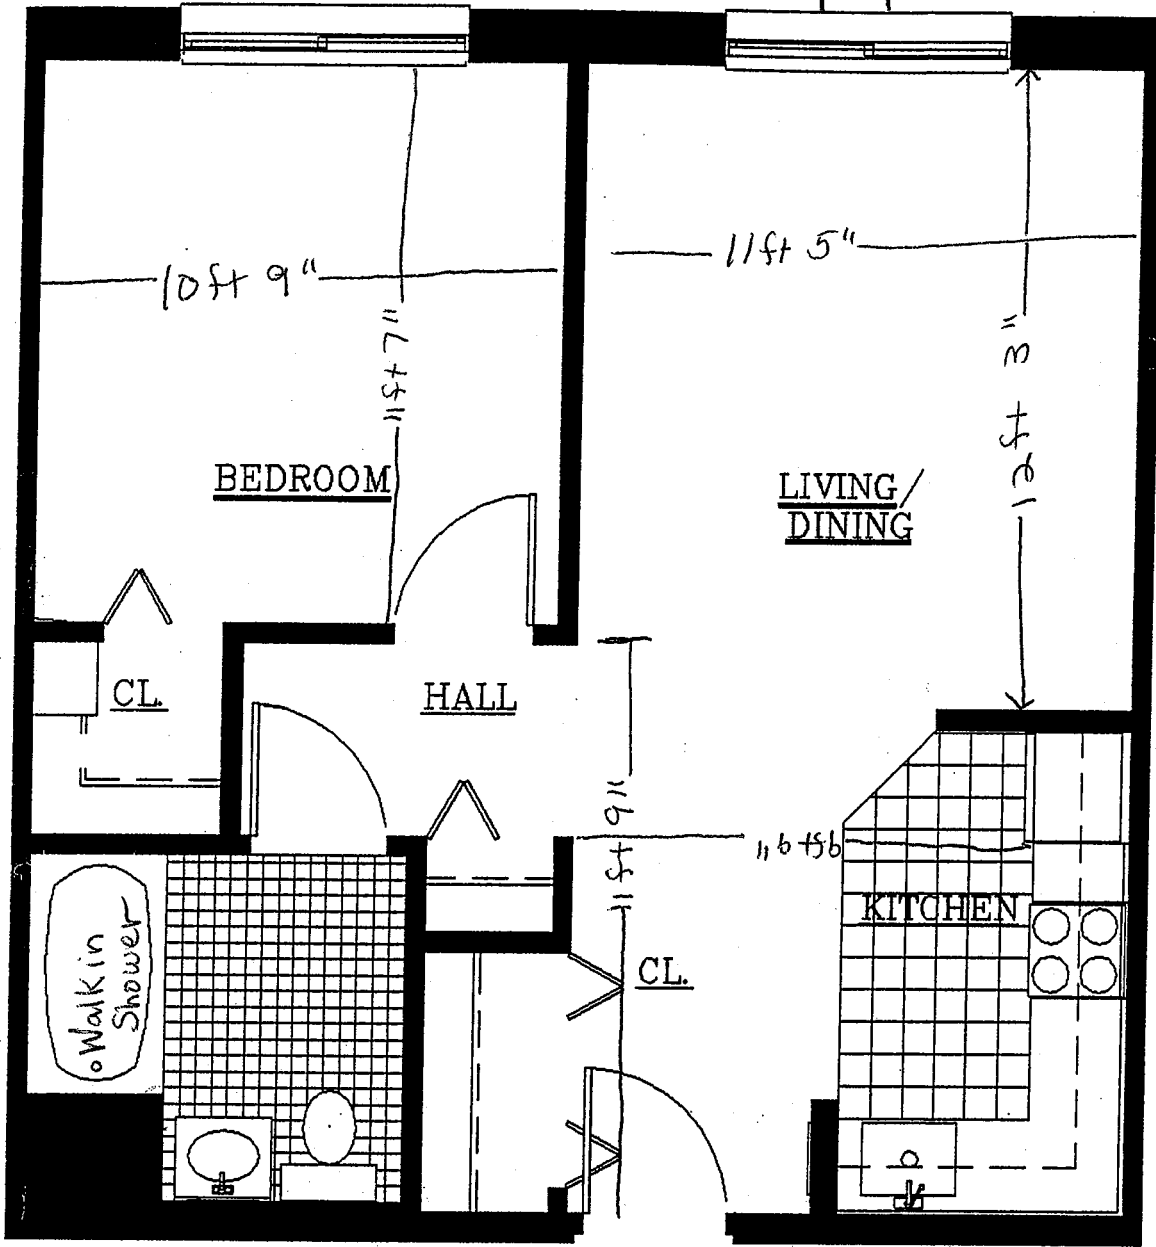

Sleeve for
air conditioner

7ft 3" 12x12

TYPICAL UNIT
(539 s.f.)