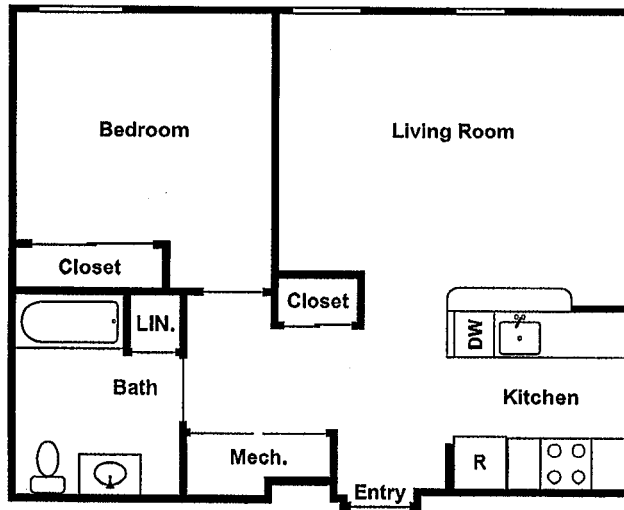

MARKET APARTMENTS AT CORPUS CHRISTI

880 EAST MAIN STREET, ROCHESTER, NY 14607

www.coniferliving.com

ONE BEDROOM - C