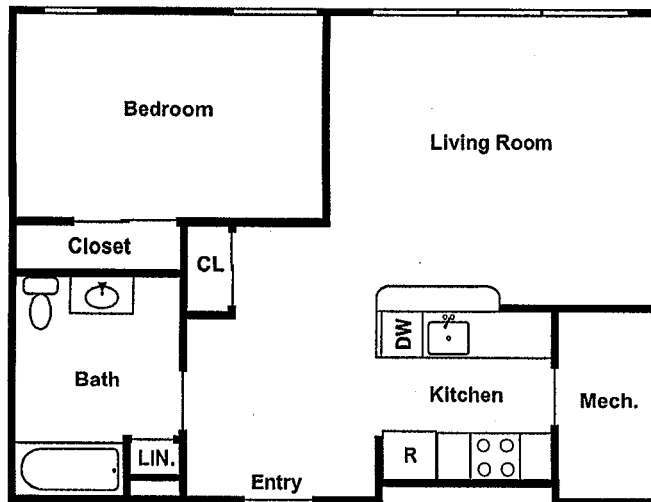

ONE BEDROOM - B

MARKET APARTMENTS AT CORPUS CHRISTI

880 EAST MAIN STREET, ROCHESTER, NY 14607

www.coniferliving.com

ONE BEDROOM - B ALT

MARKET APARTMENTS AT CORPUS CHRISTI

880 EAST MAIN STREET, ROCHESTER, NY 14607